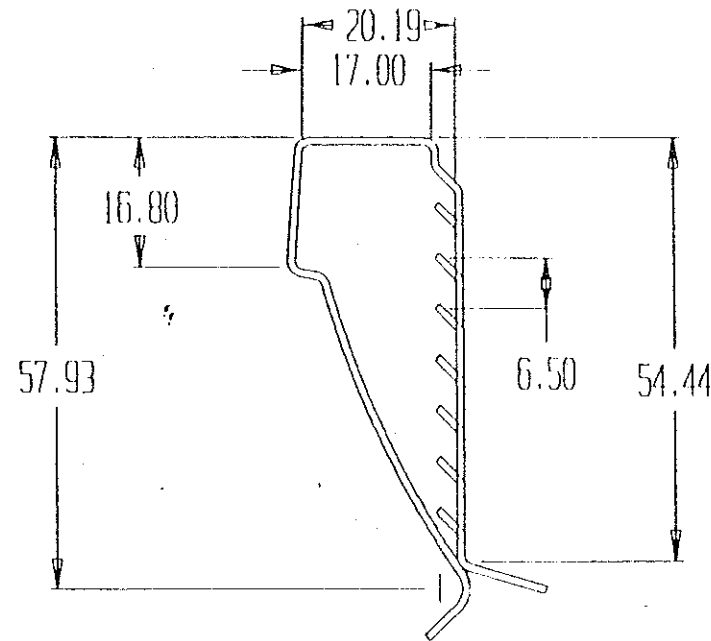

IACATEK SPRING CLIP

MATL 1.0 CK1055

ORG	DATE	TITLE	DRAWN
		SPRING CLIP PROFILE	PDD