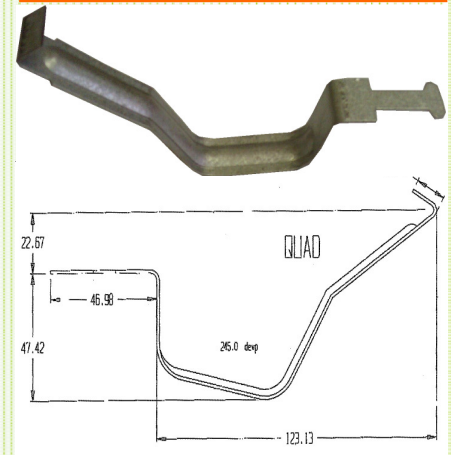

Quad & Squareline

Overstraps

Quad

Squareline

To be used in conjunction with the Interline Spring Clip or with the non-corrosive **CLIPSNAP** Nylon Spring Clip.

These products are designed to fit the Interline profile of 125 Quad & Squareline gutters using 1.2mm G300 Zincalume Steel