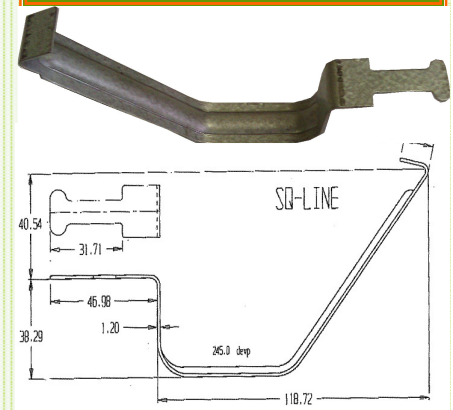

Quad & Squareline

Overstraps

Quad

Squareline

To be used in conjunction with the Interline Spring Clip or with the non-corrosive **CLIPSNAP** Nylon Spring Clip.

These products are designed to fit the Interline profile of 125 Quad & Squareline gutters using 1.2mm G300 Zincalume Steel